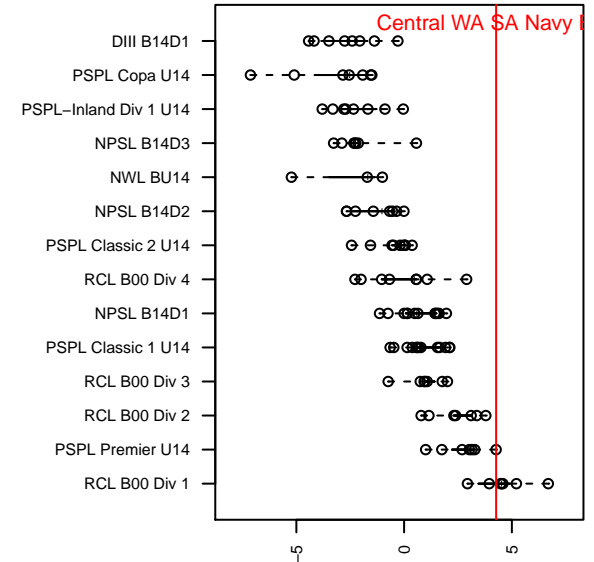

**attack and defense rating
relative to others at age
and all opponents in last 13 months**