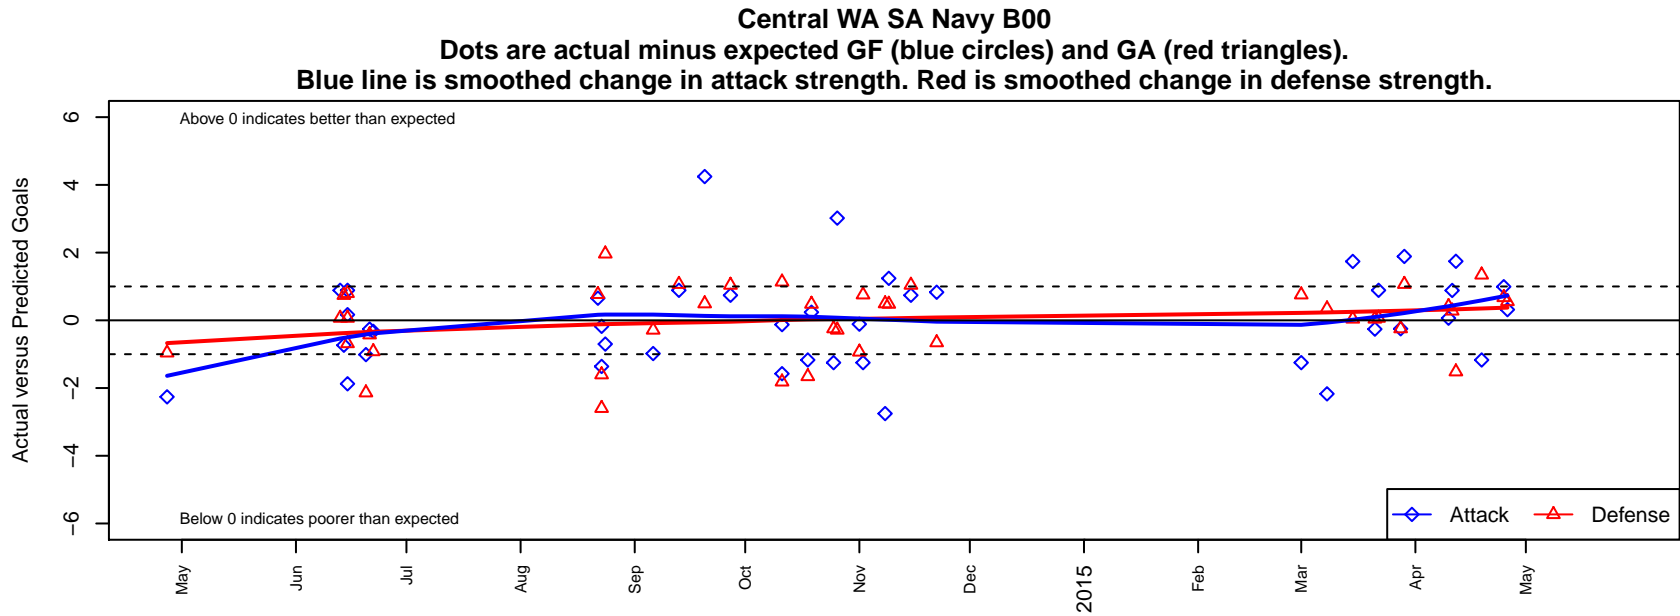

2014 Starfire Spring Classic BU14

2014 US Club Regionals Super U14

2014 NWCL U14

2014 PSPL Premier U14

2014 Spr PSPL SuperLeague U14

2014 WA Cup BU14 Gold/Platinum U14

**attack and defense variance (black dot)  
relative to other teams  
and top 10 in region**