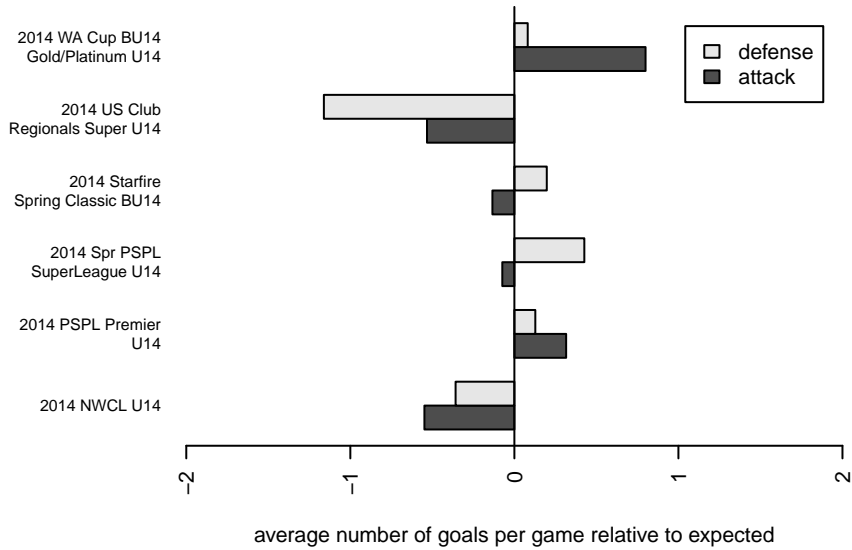

Performance relative to 13 month average